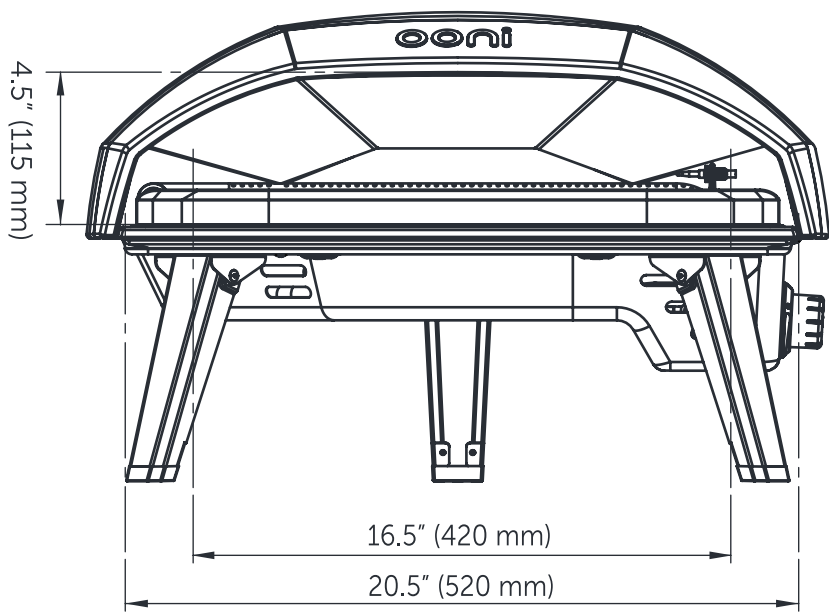

Ooni Koda 16 Dimensions

Thickness: 0.59" (15 mm)