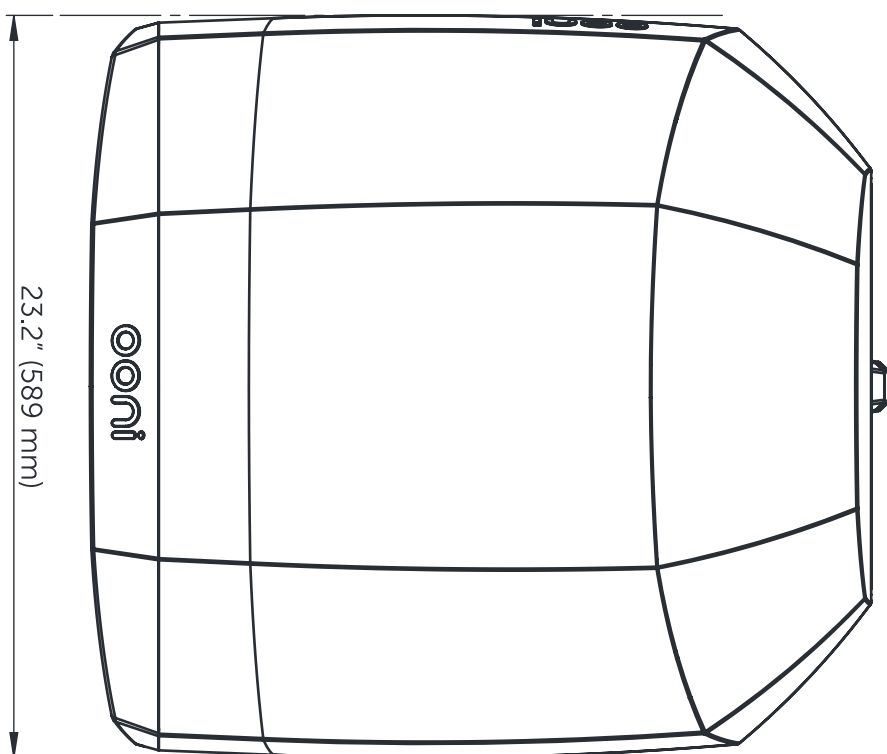

Ooni Koda 16 Dimensions

Thickness: 0.59" (15 mm)