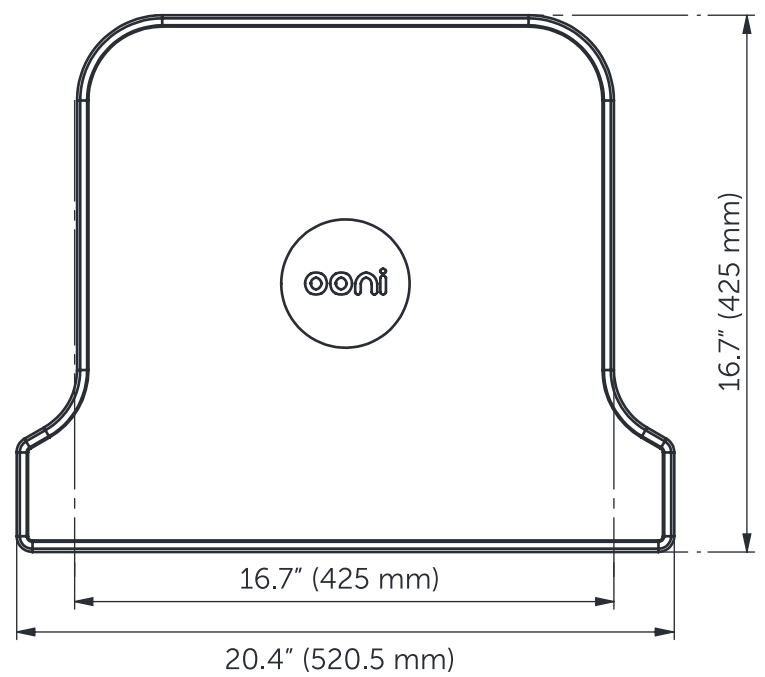

Ooni Koda 16 Dimensions

Thickness: 0.59" (15 mm)