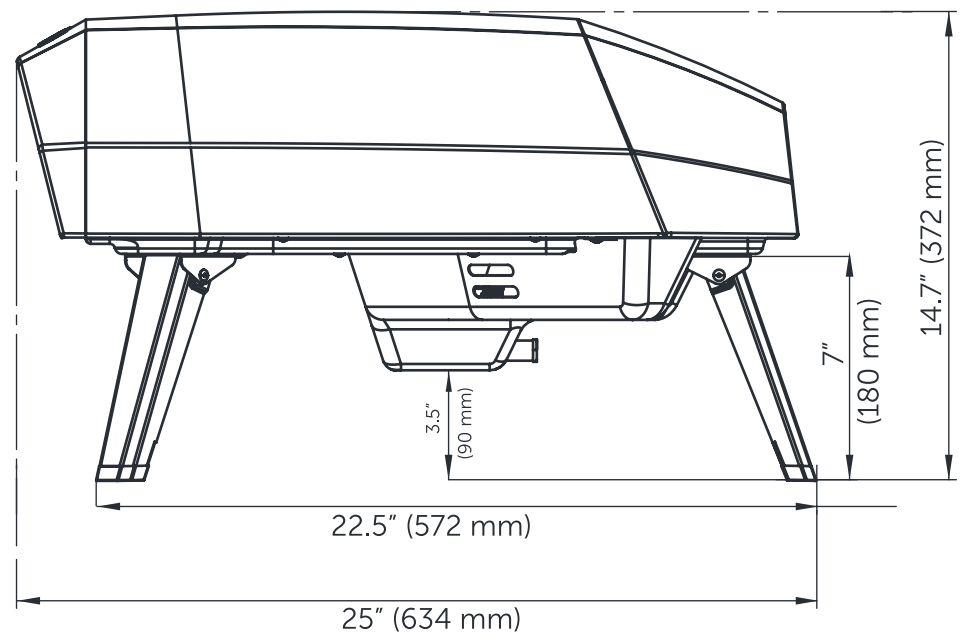

Ooni Koda 16 Dimensions

Thickness: 0.59" (15 mm)